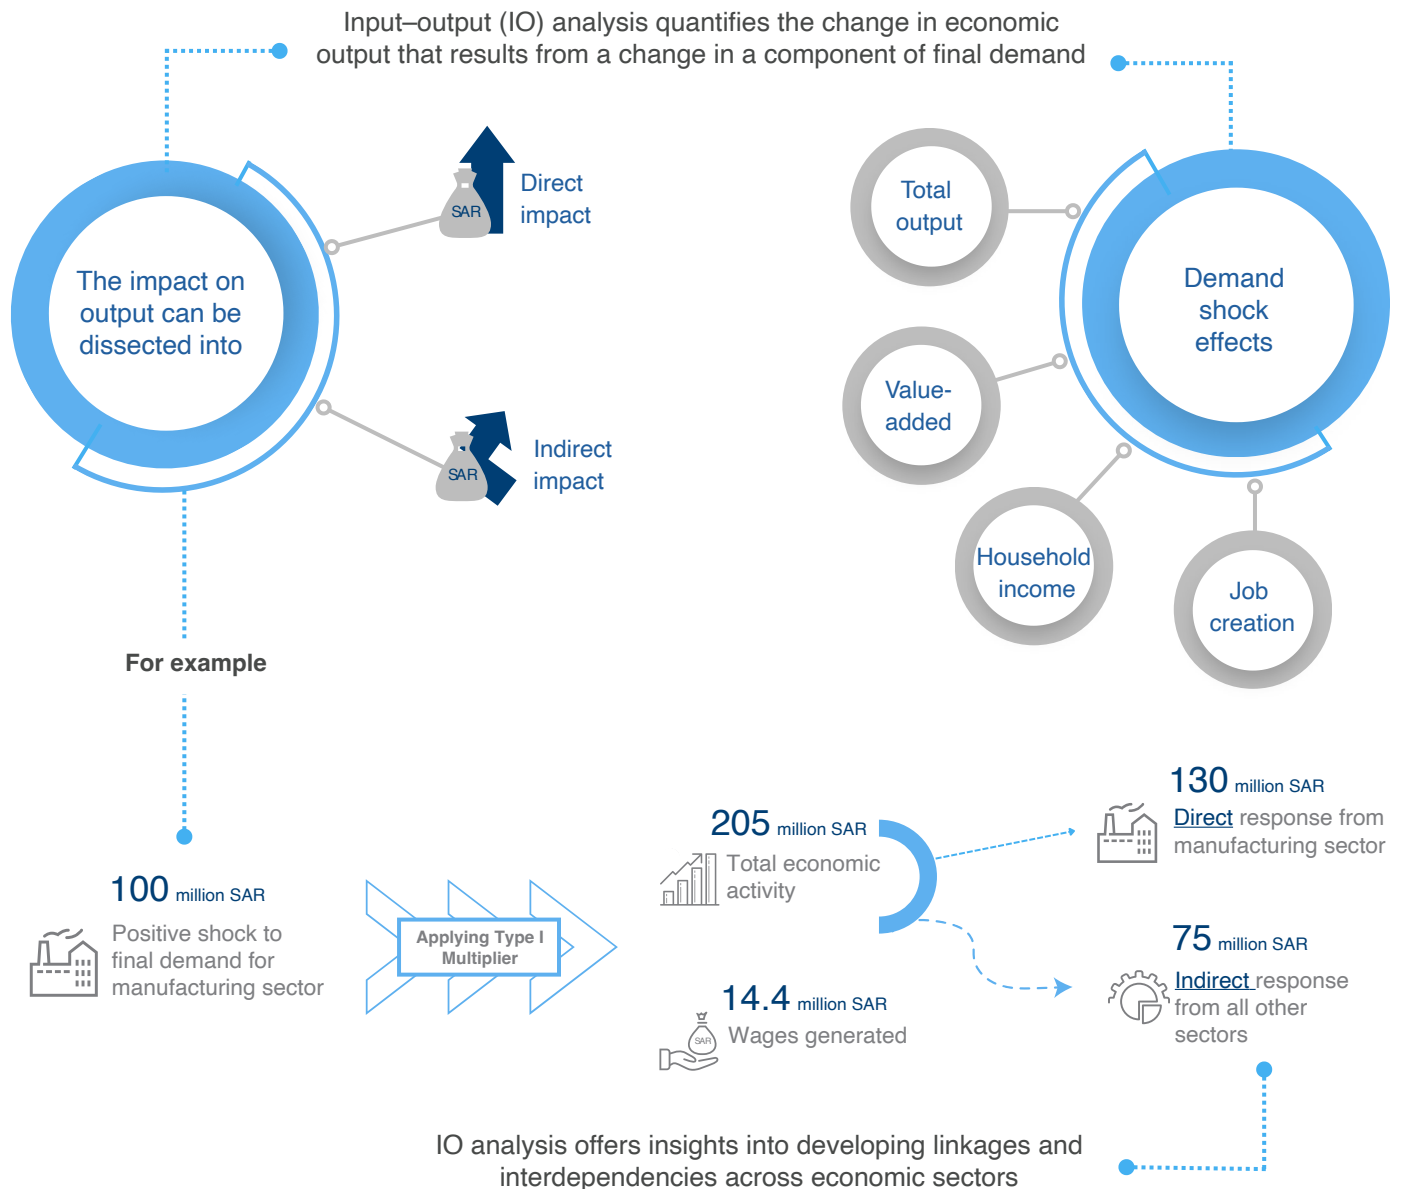

Data Insight

04/09/2023

Saudi Arabia's Input-Output Table: Computing Type I Multiplier

Figure 1. Computing type I multiplier from Saudi Arabia's Input-Output Table.

References

General Authority for Statistics (GaStat). 2022. "Supply and Use & Input-Output Tables." Accessed September 2. <https://www.stats.gov.sa/en/1158>.

KAPSARC Data Portal. "Input-Output Table at Current Prices from 2018 to 2020." Accessed September 9. https://datasource.kapsarc.org/explore/dataset/input-output-table-at-current-prices/information/disjunctive.isic_rev_4&disjunctive.economic_activities.

The dataset can be accessed [here](#).

Author: Abdulelah Darandary